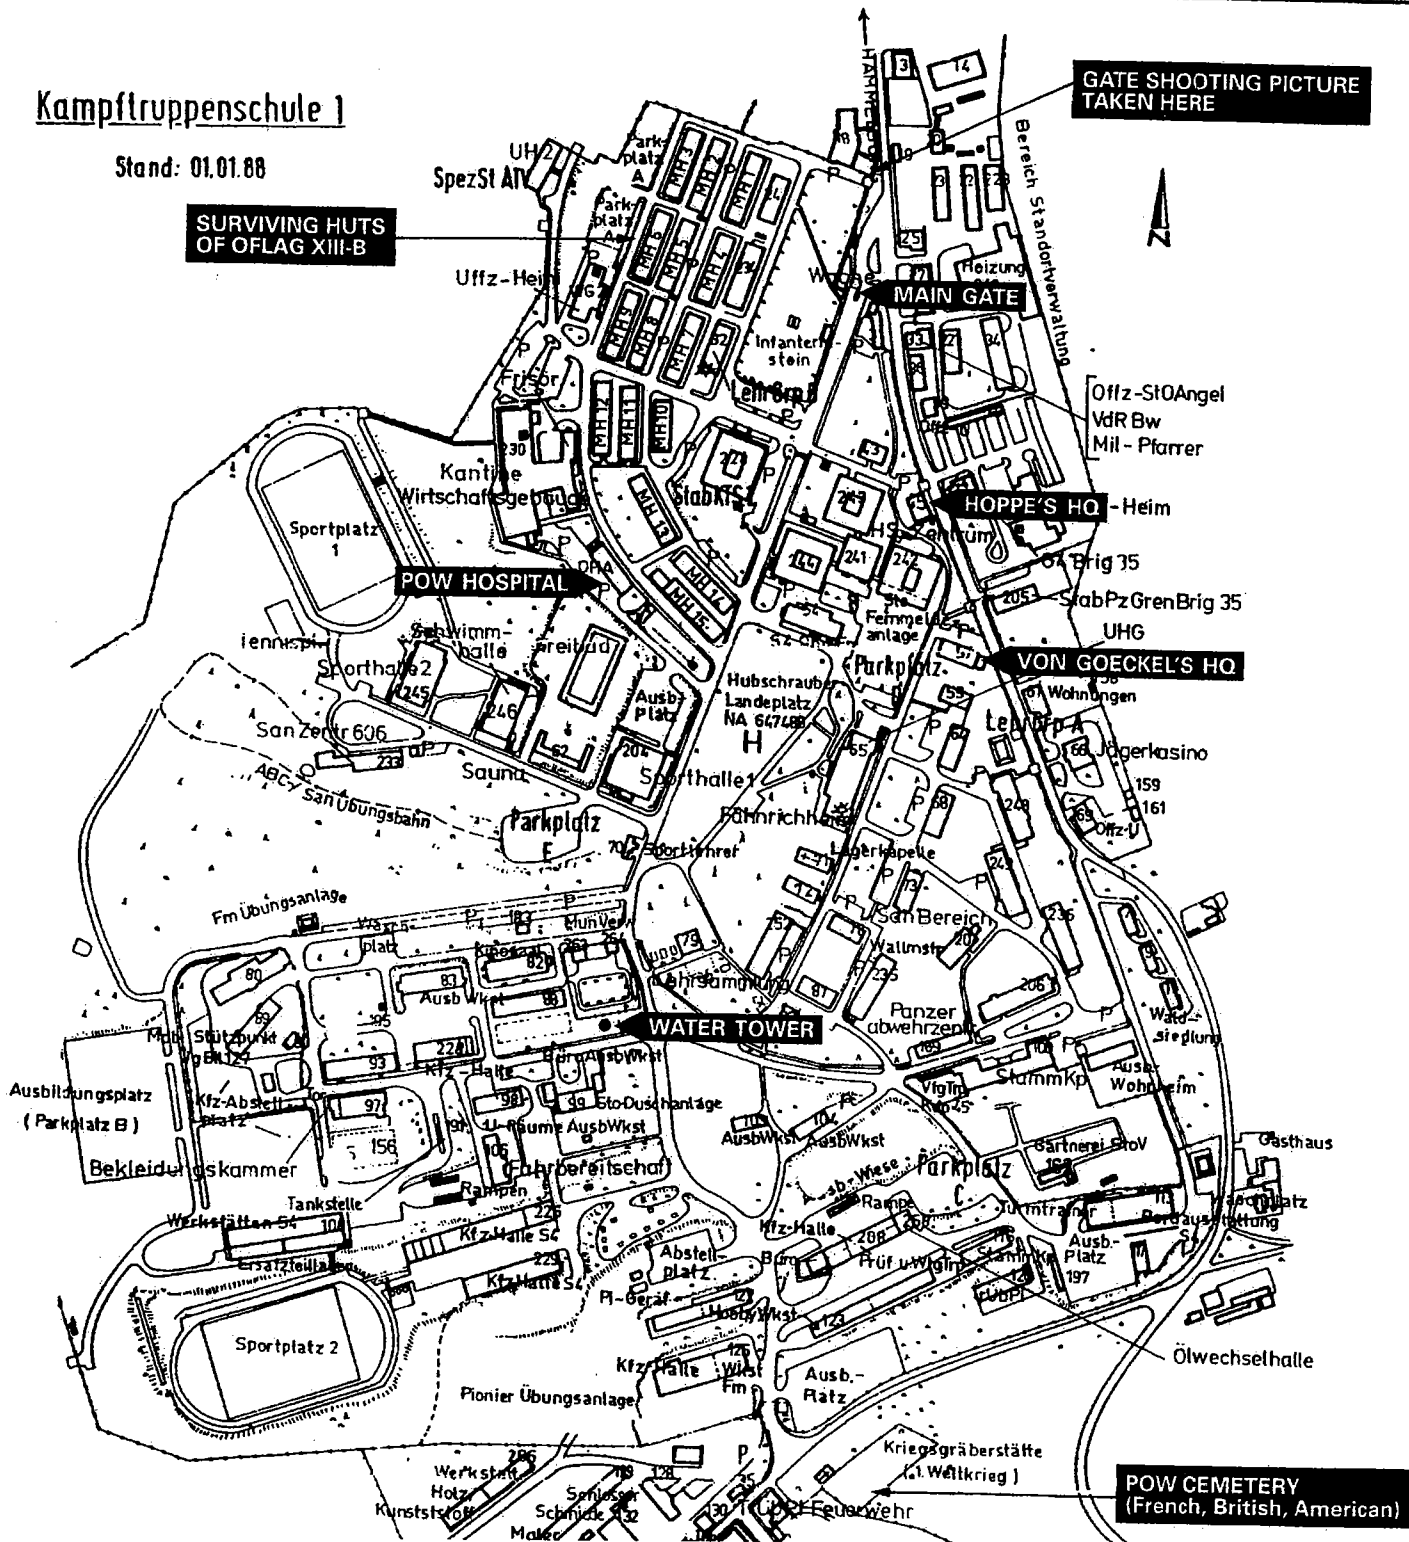

Kampfftruppschule 1

Stand: 01.01.88

**SURVIVING HUTS
OF OFLAG XIII-B**

**GATE SHOOTING PICTURE
TAKEN HERE**

**POW CEMETERY
(French, British, American)**